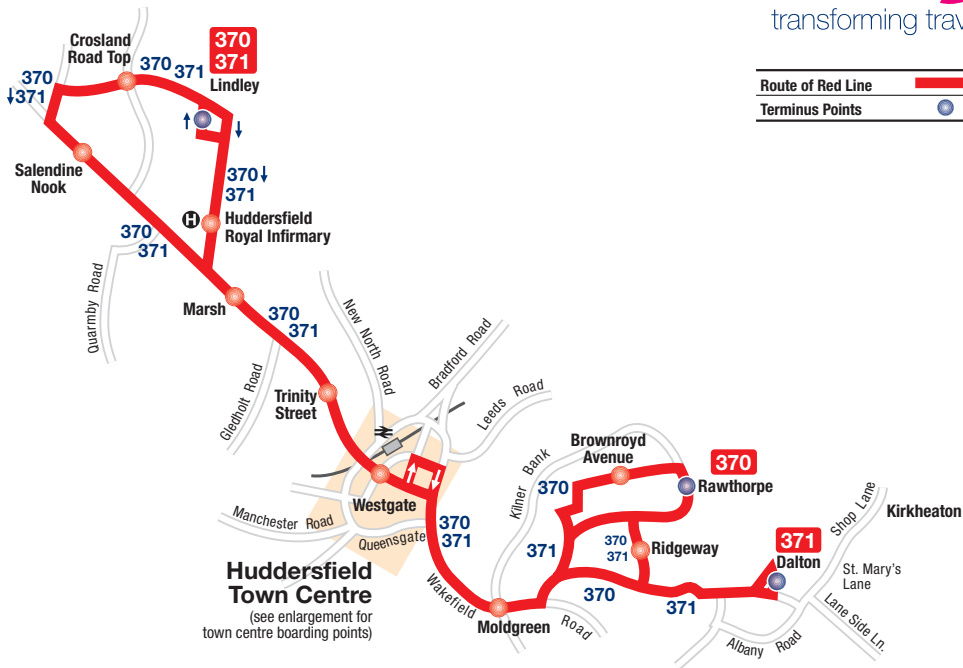

Red Line

370 371

First 
transforming travel

Where to find your bus in Huddersfield Town Centre