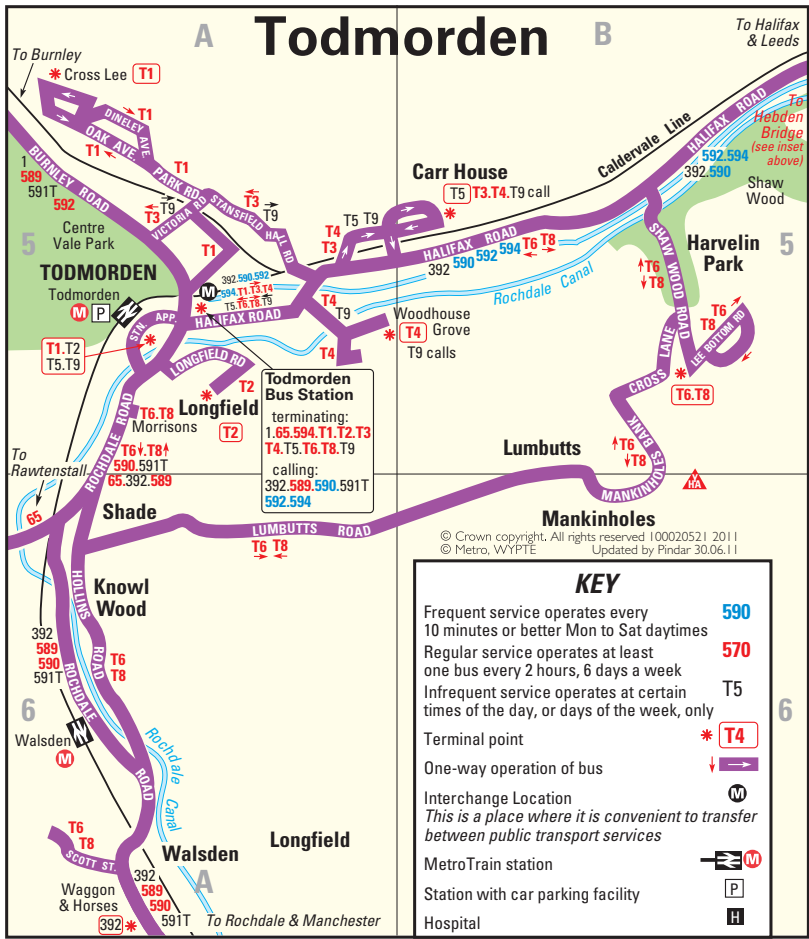

A Todmorden B

Todmorden Bus Station
 terminating:
 1.65.594.T1.T2.T3
 T4.T5.T6.T8.T9
 calling:
 392.589.590.591T
 592.594

© Crown copyright. All rights reserved 100020521 1011
 © Metro, WYPTÉ Updated by Pindar 30.06.11

KEY	
Frequent service operates every 10 minutes or better Mon to Sat daytimes	590
Regular service operates at least one bus every 2 hours, 6 days a week	570
Infrequent service operates at certain times of the day, or days of the week, only	T5
Terminal point	* T4
One-way operation of bus	↔
Interchange Location <i>This is a place where it is convenient to transfer between public transport services</i>	M
MetroTrain station	M
Station with car parking facility	P
Hospital	H