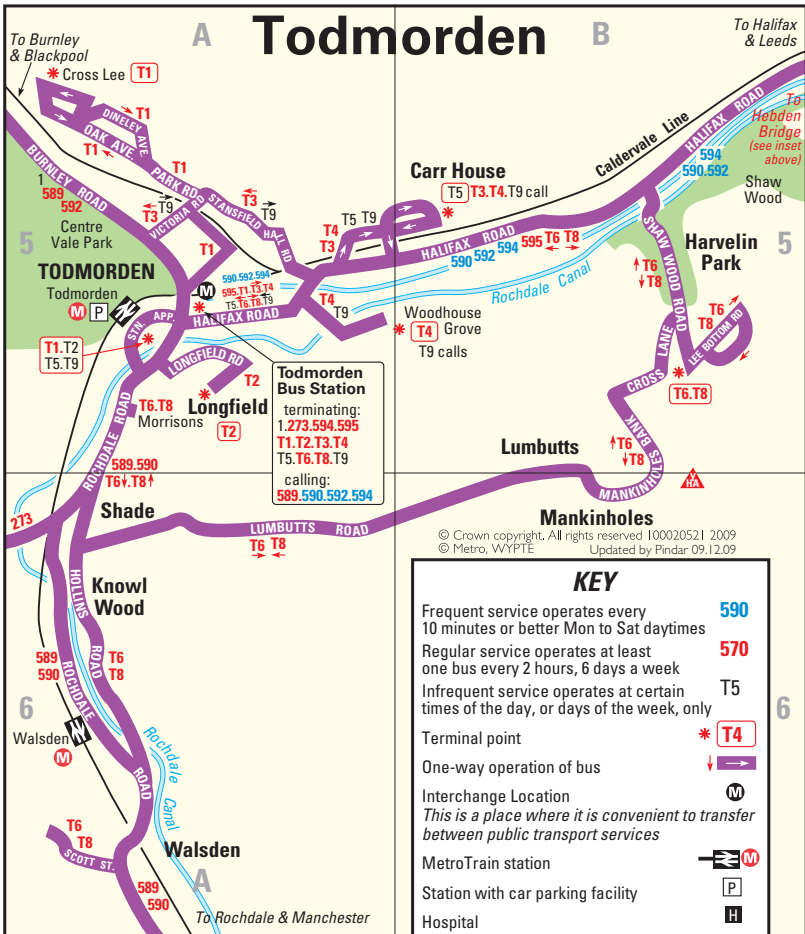

# A Todmorden B

To Burnley & Blackpool

To Halifax & Leeds

To Hebden Bridge (see inset above)

**Carr House**

**T5 T3.T4.T9 call**

**Harvelin Park**

**Mankinholes**

## KEY

Frequent service operates every 10 minutes or better Mon to Sat daytimes **590**

Regular service operates at least one bus every 2 hours, 6 days a week **570**

Infrequent service operates at certain times of the day, or days of the week, only **T5**

Terminal point **\* T4**

One-way operation of bus **↑ ↓**

Interchange Location **M**

*This is a place where it is convenient to transfer between public transport services*

MetroTrain station **M**

Station with car parking facility **P**

Hospital **H**

To Rochdale & Manchester