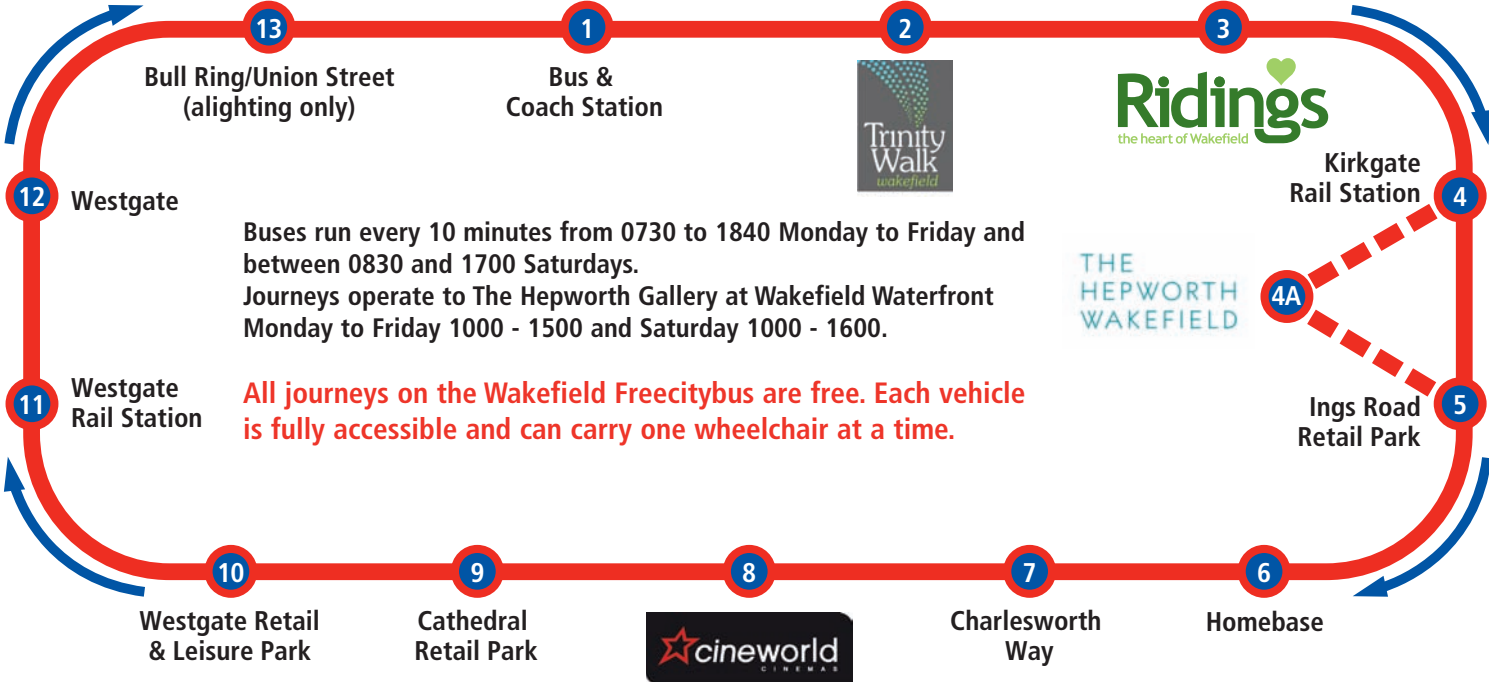

WFCB-005

METRO

Image © Iwan Baan

From 30 April 2012

Wakefield free citybus

Serves The Hepworth Gallery

Mon to Fri 1000 - 1500 & Sat 1000 - 1600

Wakefield Council *working for you* **Metro connect**

www.wymetro.com

Metro. Here to get you there

www.wymetro.com

METRO

freecitybus

- travel around Wakefield for free!

Metro. Here to get you there

Key
 Route of Freecitybus.
 Mon to Fri 1000 - 1500 Sat 1000 - 1600
 Journeys operate to the Hepworth Gallery
 A complete circuit takes approximately 30 minutes.
 © Crown copyright. All rights reserved. Wakefield MDC LA100019574 2012

Every 10 minutes.

Monday to Friday 0730 - 1840
 0730 first bus departs Bus Station.
 1840 last bus departs Bus Station.

Saturday 0830 - 1700
 0830 first bus departs Bus Station.
 1700 last bus departs Bus Station.

Journeys operate to The Hepworth Gallery at Wakefield Waterfront
 Monday to Friday 1000 - 1500
 Saturday 1000 - 1600

- 1 Bus & Coach Station
- 2 Trinity Walk Shopping Centre(S1)
- 3 Kirkgate/Ridings Centre (K3)
- 4 Kirkgate Rail Station (K7)
- 4A The Hepworth Gallery
- 5 Ings Road Retail Park (C1)
- 6 Homebase (C2)
- 7 Charlesworth Way (C3)
- 8 Cineworld (C3A)
- 9 Cathedral Retail Park (C4)
- 10 Westgate Retail & Leisure Park (C5)
- 11 Westgate Rail Station (W9)
- 12 Westgate (W4)
- 13 Bull Ring/Union Street (U1) (alighting only)