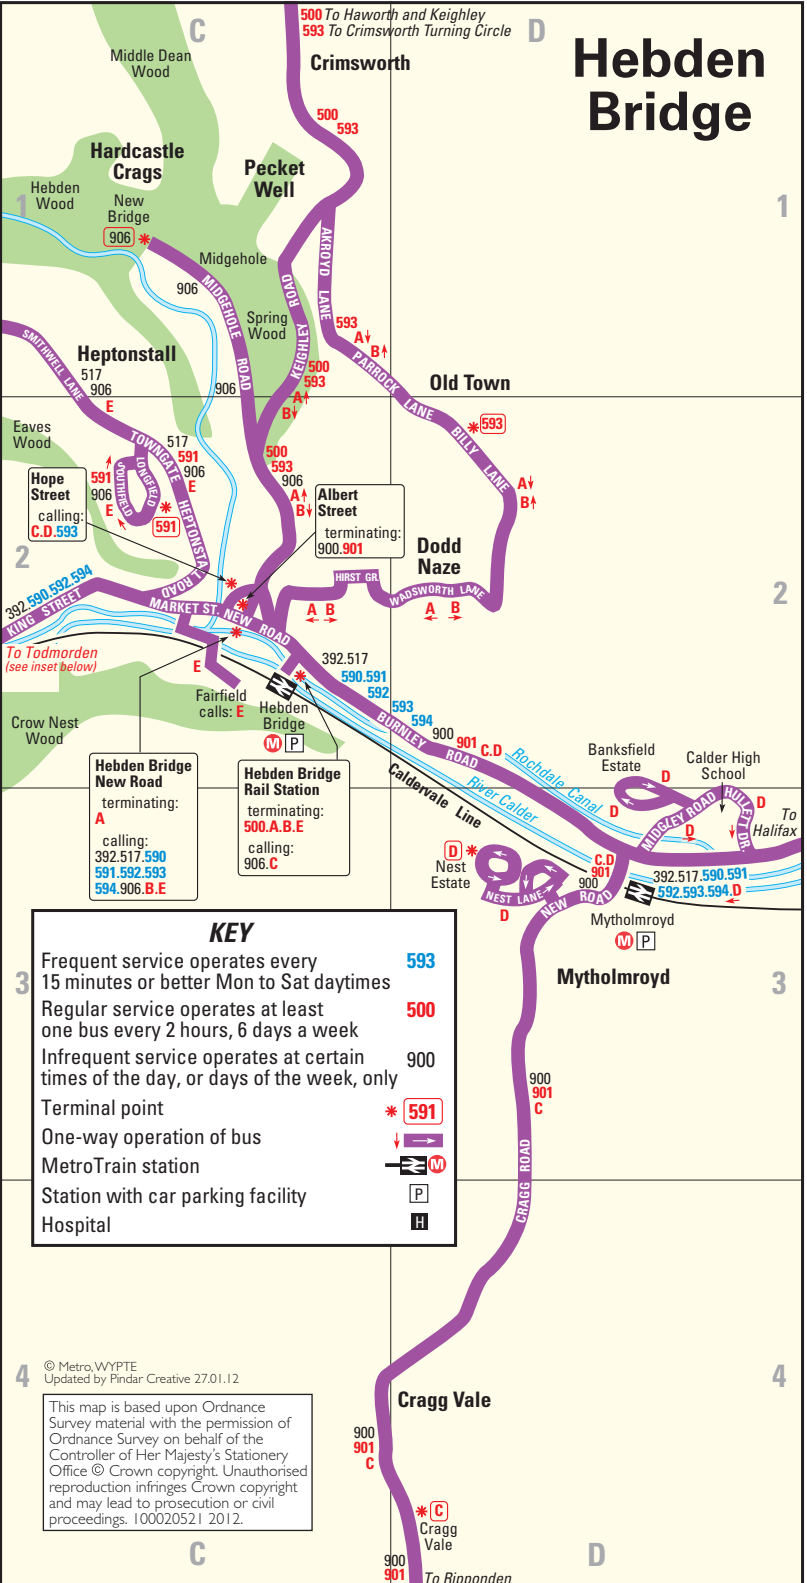

Hebden Bridge

KEY

- Frequent service operates every 15 minutes or better Mon to Sat daytimes **593**
- Regular service operates at least one bus every 2 hours, 6 days a week **500**
- Infrequent service operates at certain times of the day, or days of the week, only **900**
- Terminal point *** 591**
- One-way operation of bus **↓ →**
- MetroTrain station **M**
- Station with car parking facility **P**
- Hospital **H**

© Metro, WYPTE
Updated by Pindar Creative 27.01.12

This map is based upon Ordnance Survey material with the permission of Ordnance Survey on behalf of the Controller of Her Majesty's Stationery Office © Crown copyright. Unauthorised reproduction infringes Crown copyright and may lead to prosecution or civil proceedings. 100020521 2012.

Cragg Vale

To Ripponden