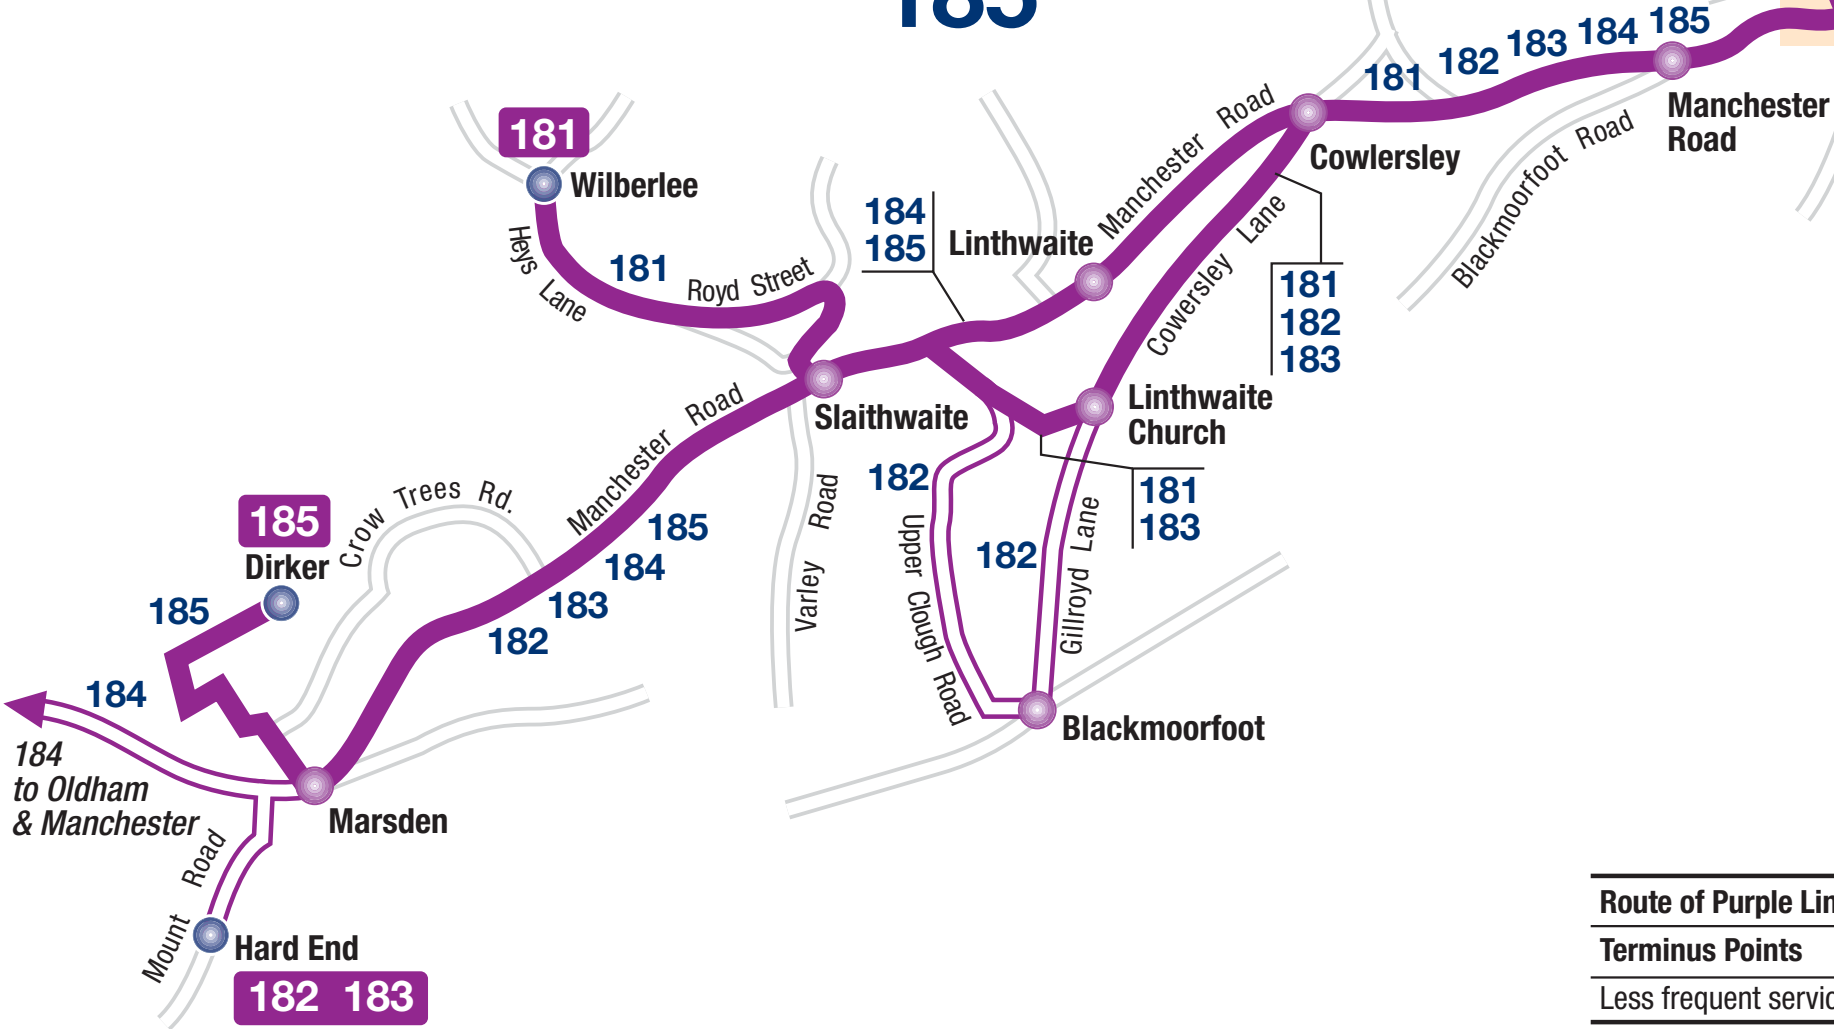

Purple Line

181 182
183 184
185

**Huddersfield
Town Centre**
(see enlargement for
town centre boarding points)

181
182 183
184 185

Bus Station

Route of Purple Line	
Terminus Points	
Less frequent service	

Where to find your bus in Huddersfield Town Centre