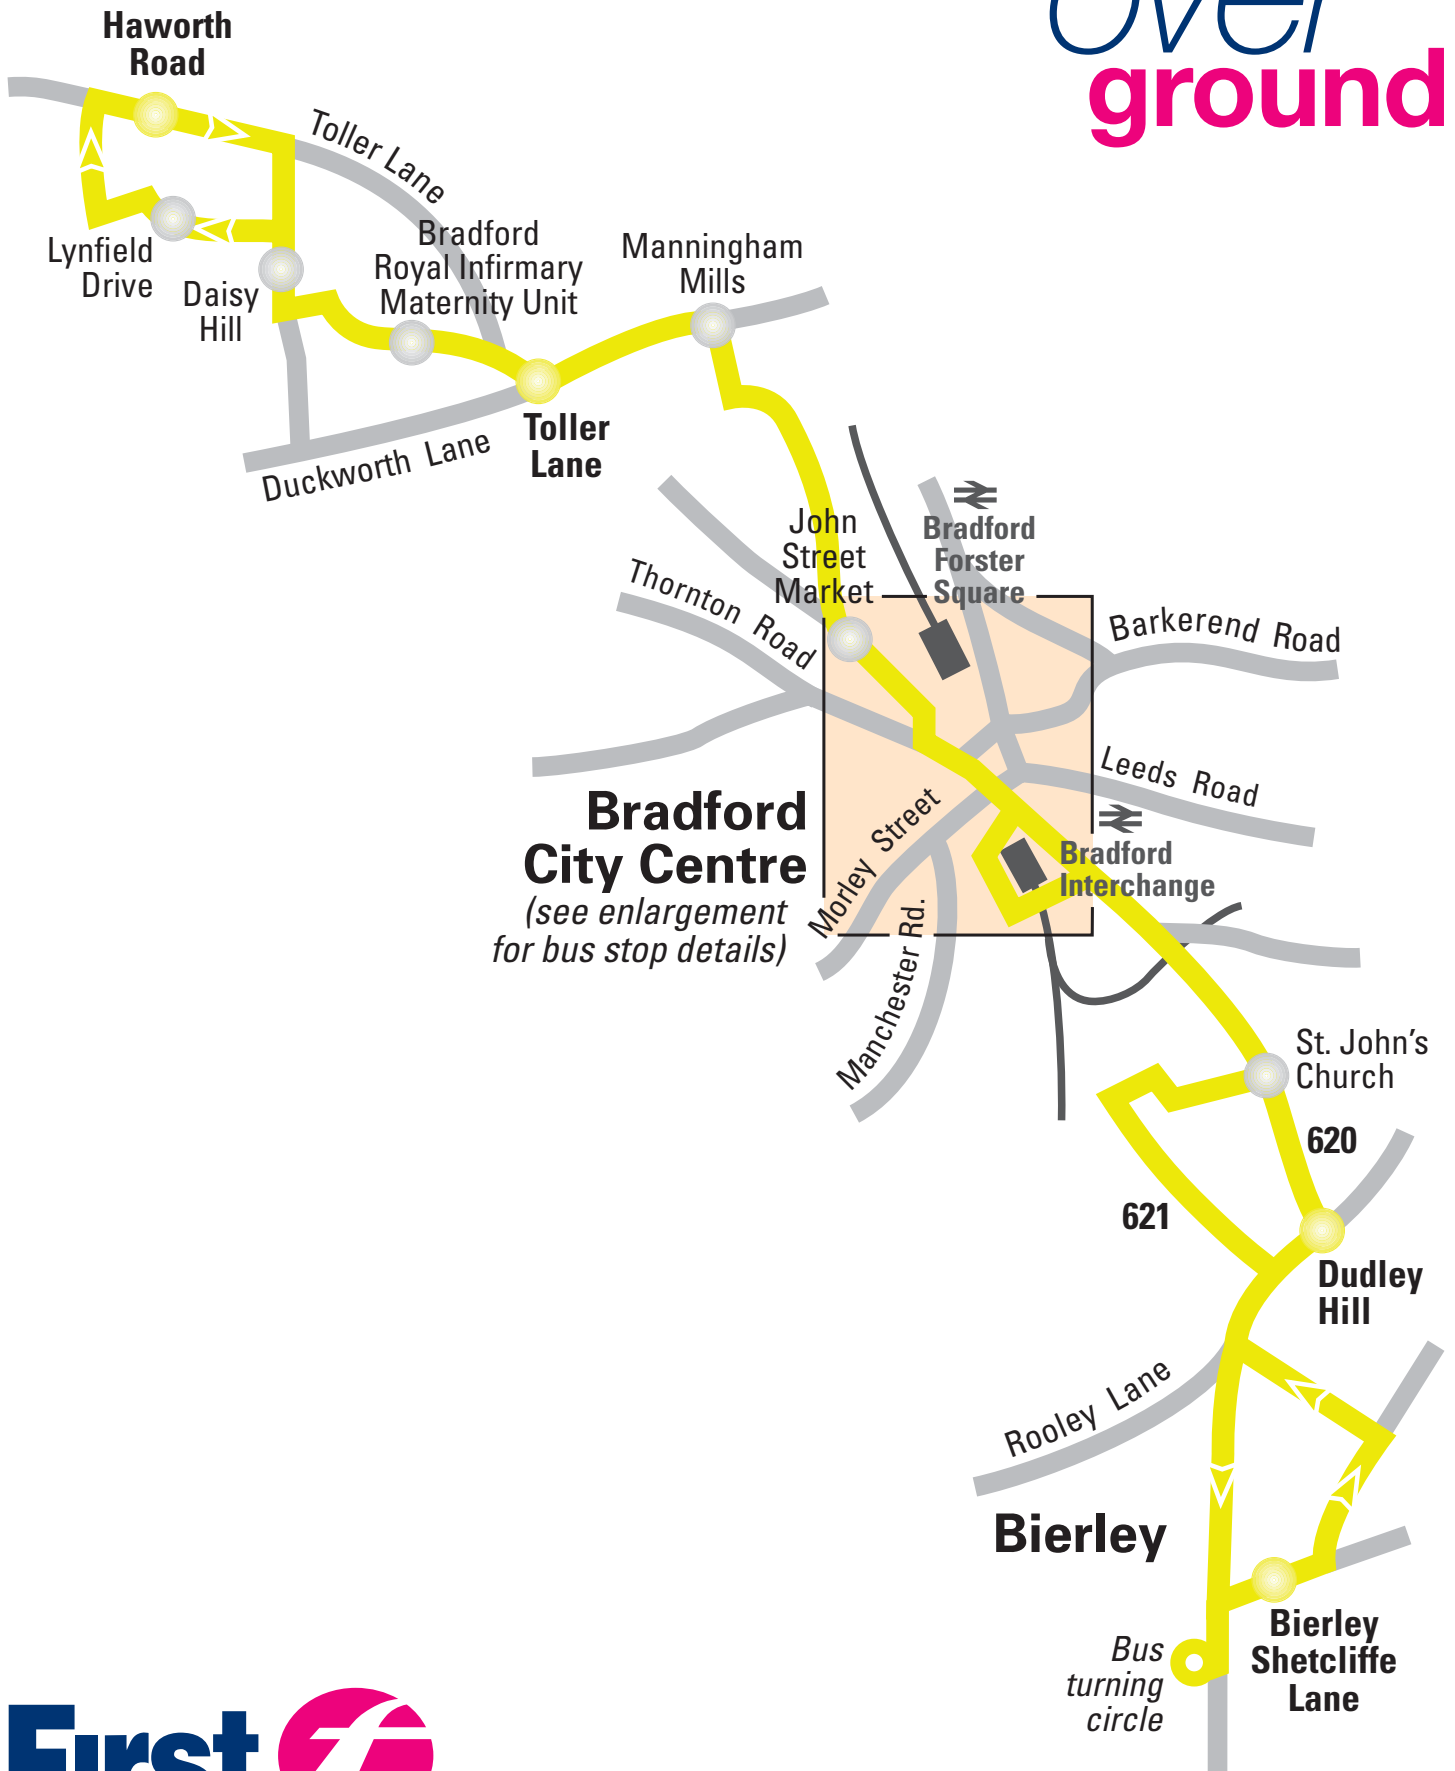

# Yellow Line 620/621

over  
ground

# Where to find your bus in Bradford City Centre