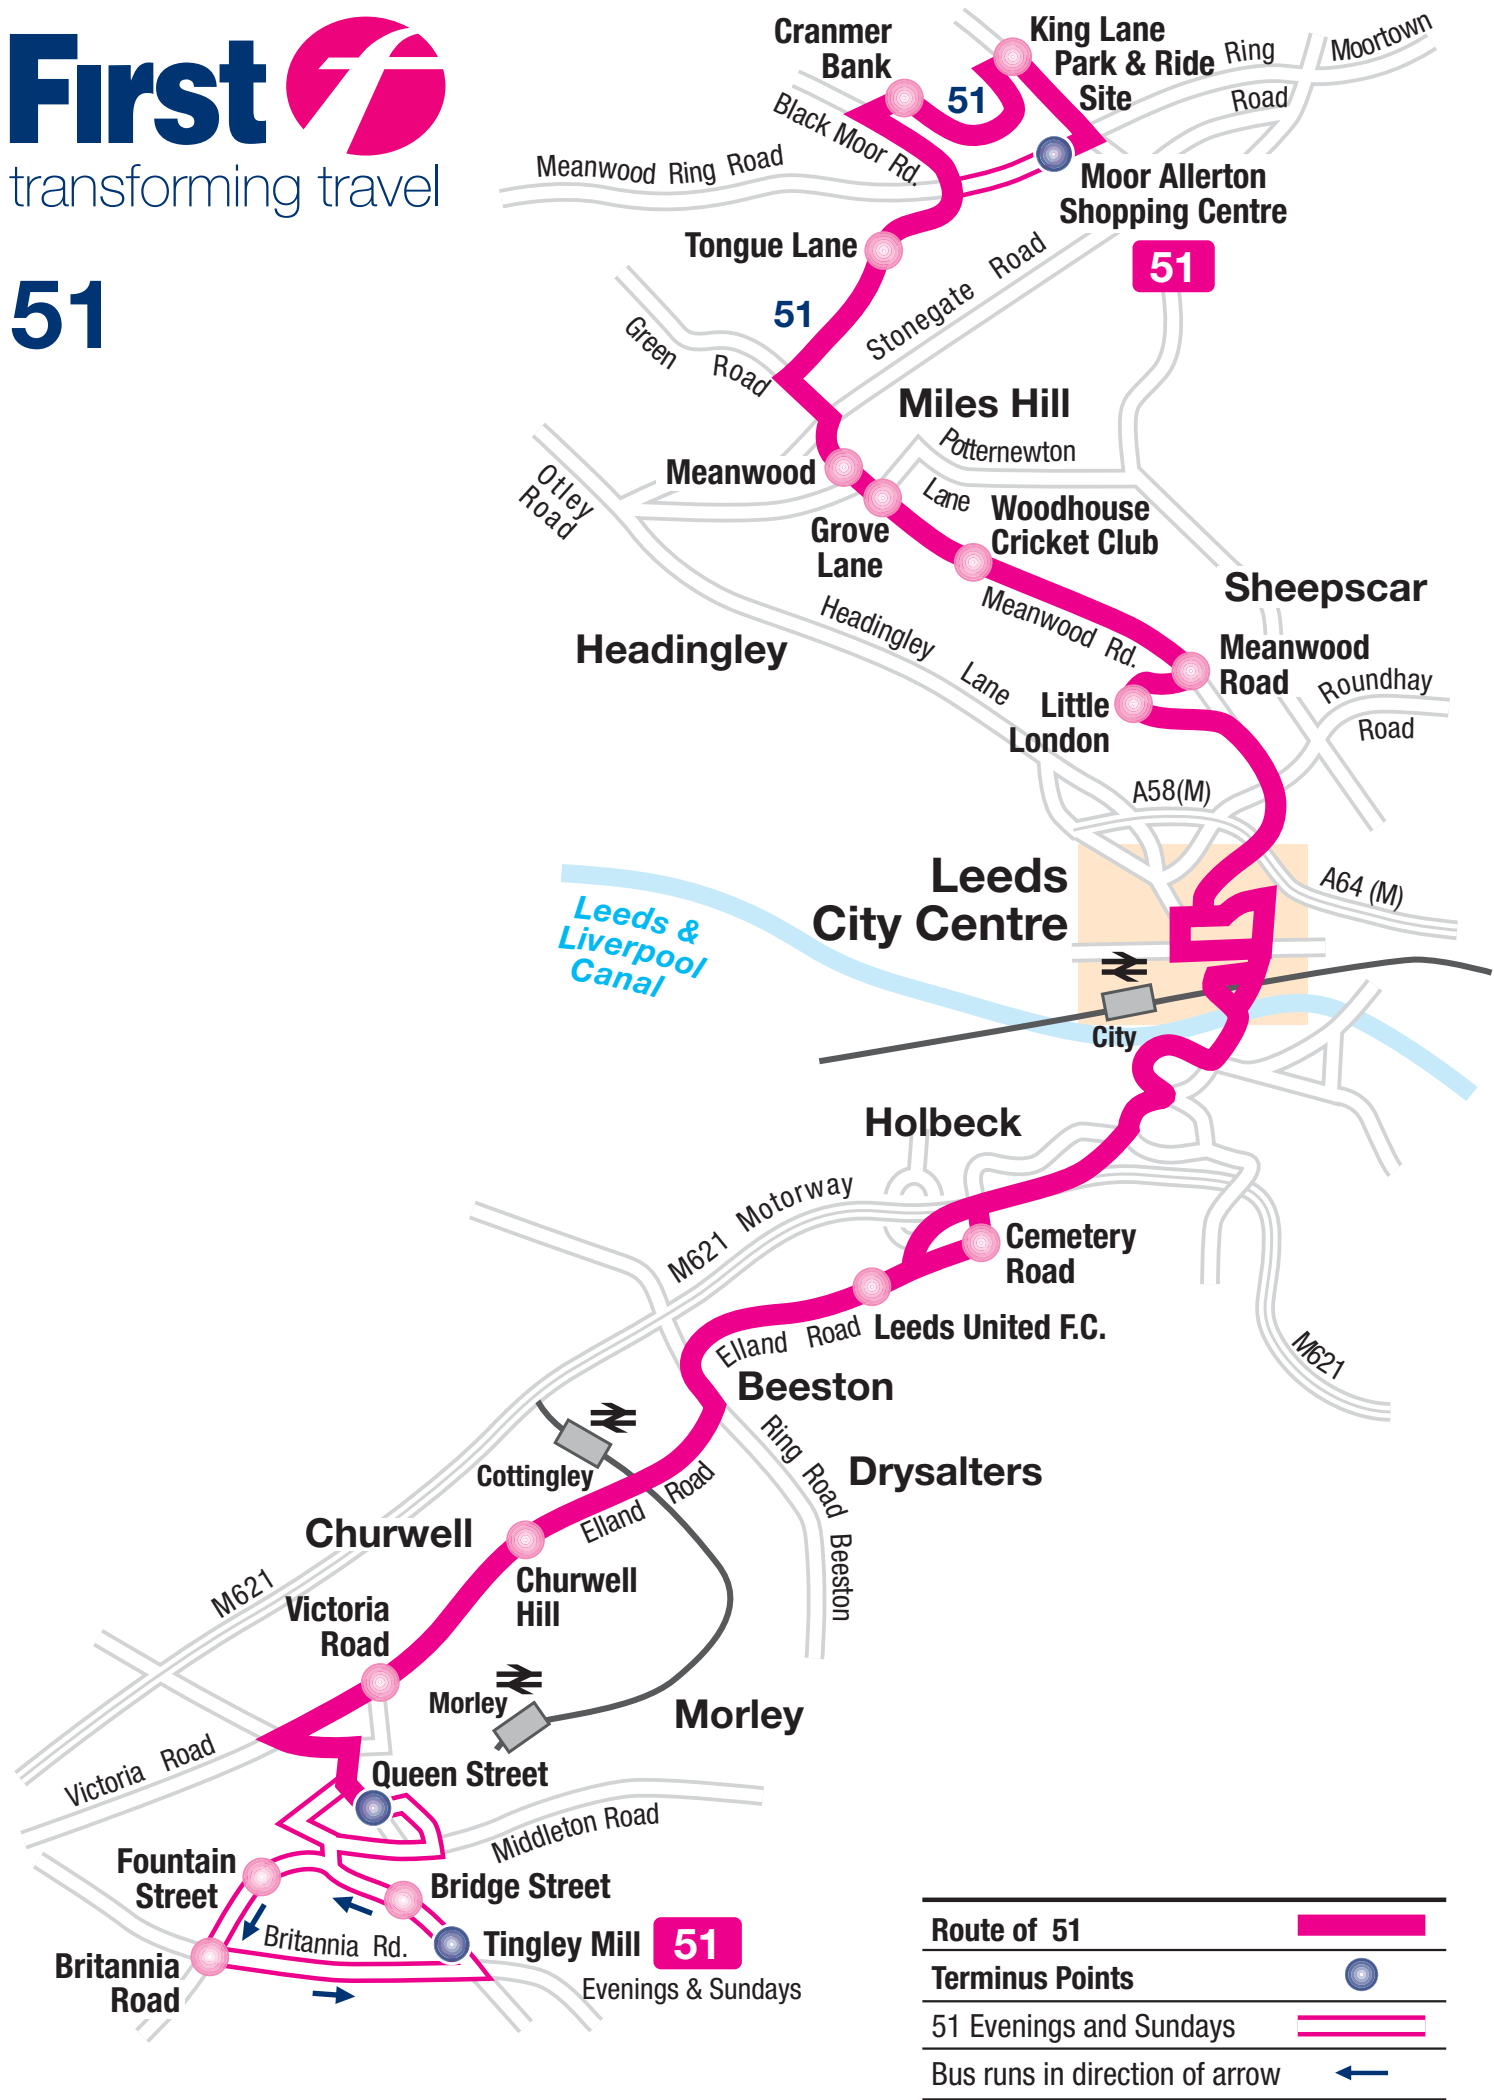

51

51

Evenings & Sundays

Where to find your bus in Leeds City Centre

Route of Magenta Line 51	
Bus stops served by Magenta Line 51 to Moor Allerton	
Bus stops served by Magenta Line 51 to Morley	
Other bus served roads	
Other bus stops	
Railway Station	

0 100 200 metres
0 200 yards
FWT - 26.6.09 Prestset - 30.12.09