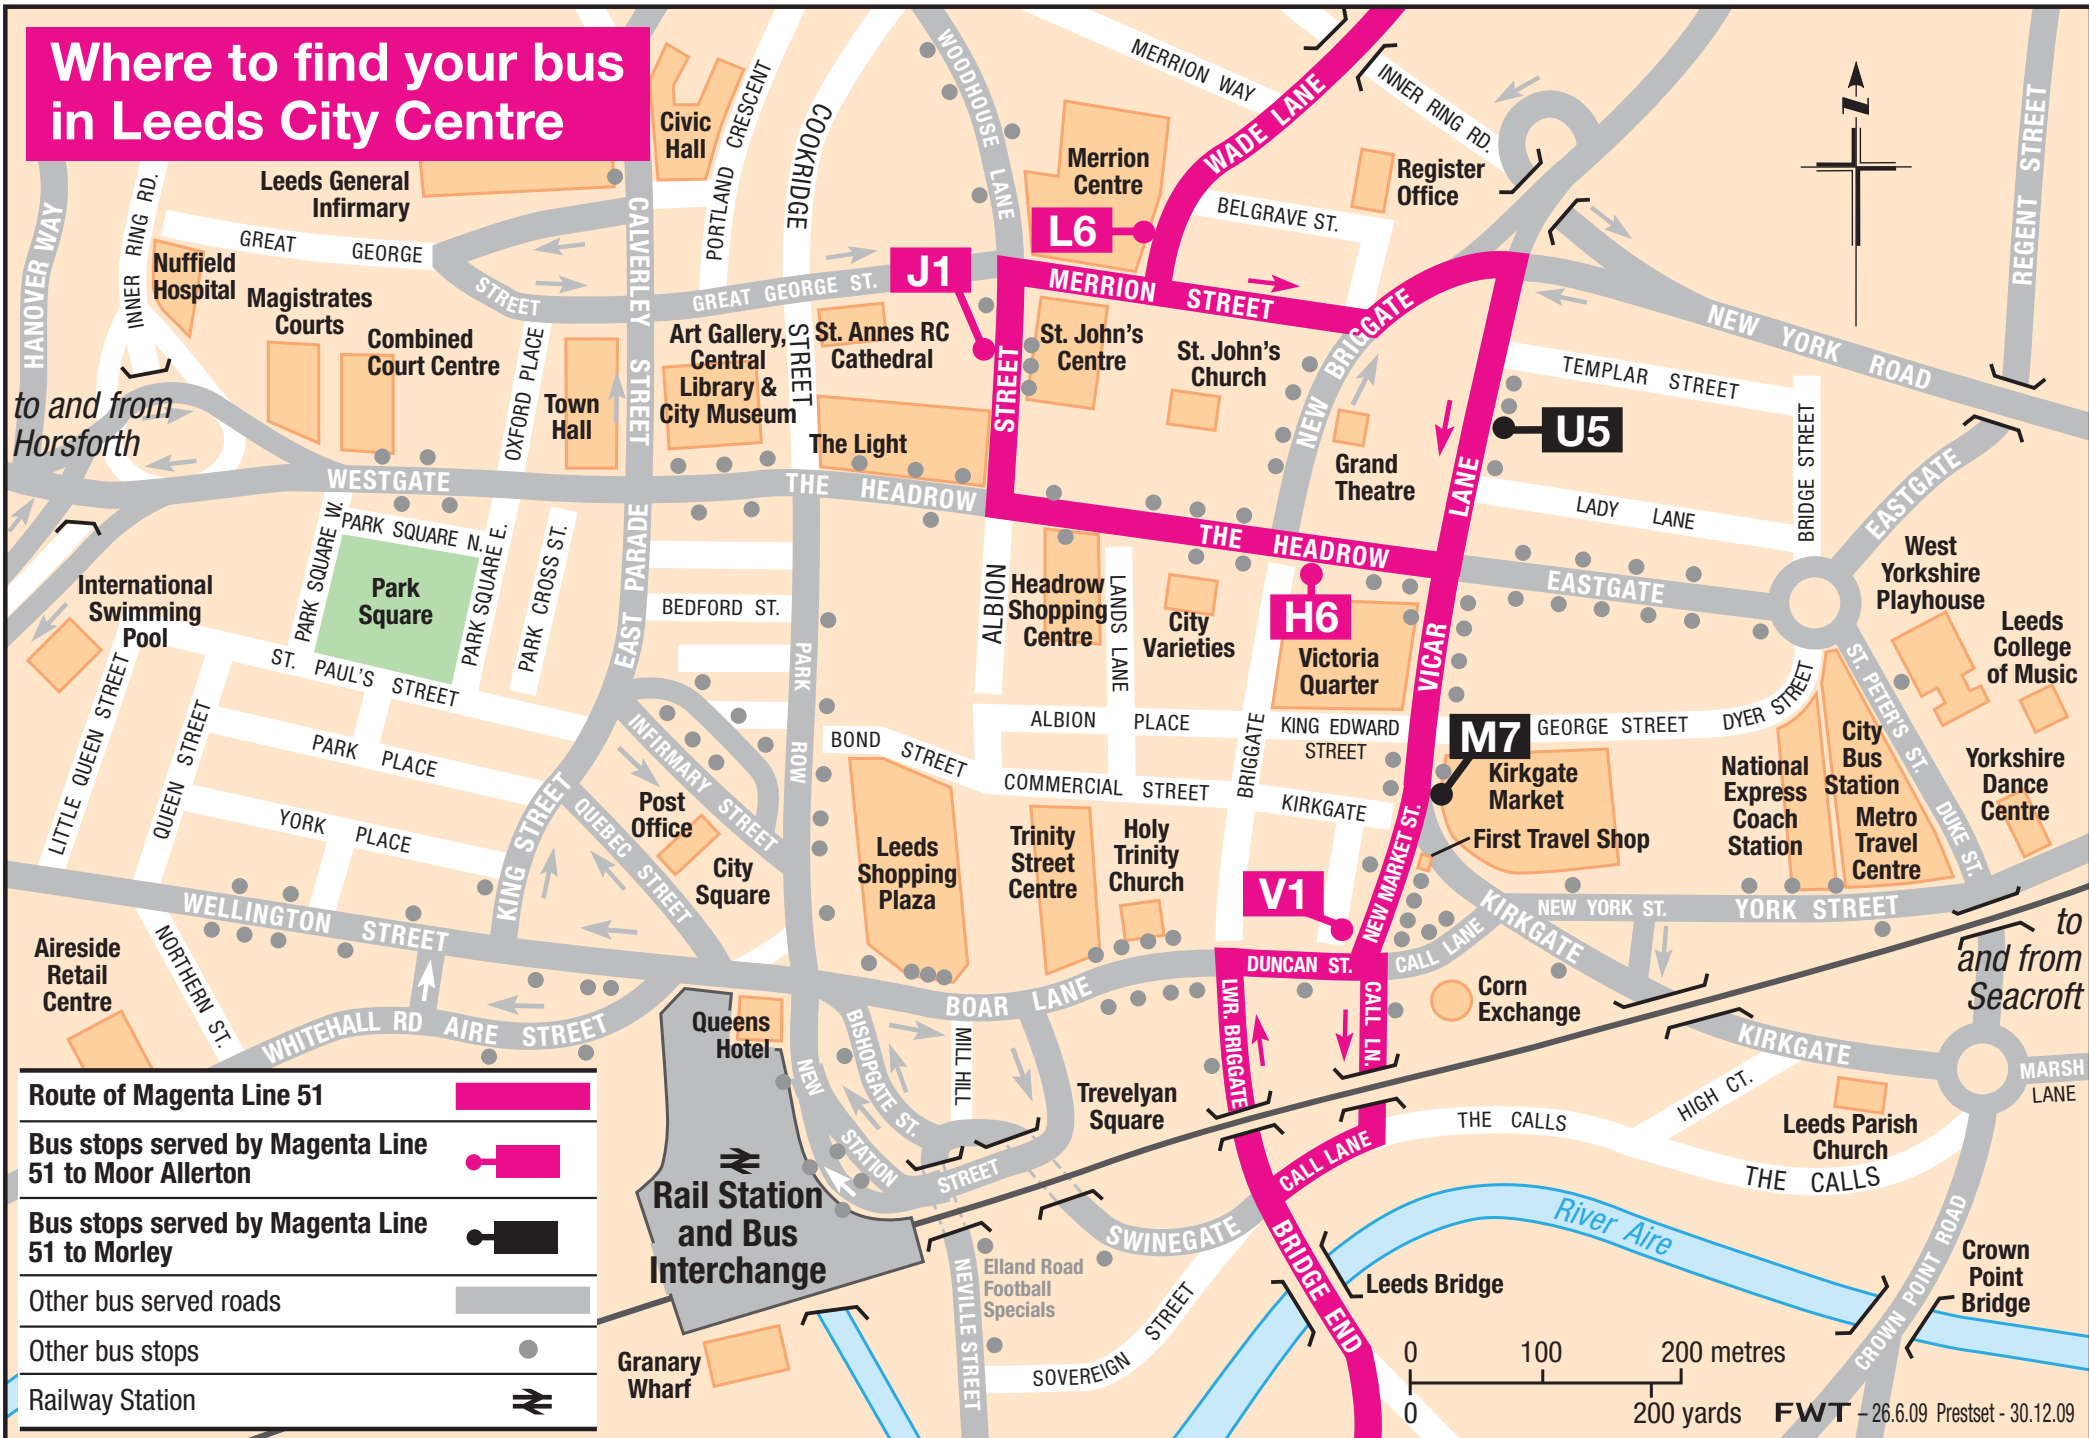

51

51

Evenings & Sundays

Where to find your bus in Leeds City Centre

Route of Magenta Line 51	
Bus stops served by Magenta Line 51 to Moor Allerton	
Bus stops served by Magenta Line 51 to Morley	
Other bus served roads	
Other bus stops	
Railway Station	

0 100 200 metres
0 200 yards
FWT - 26.6.09 Prestset - 30.12.09