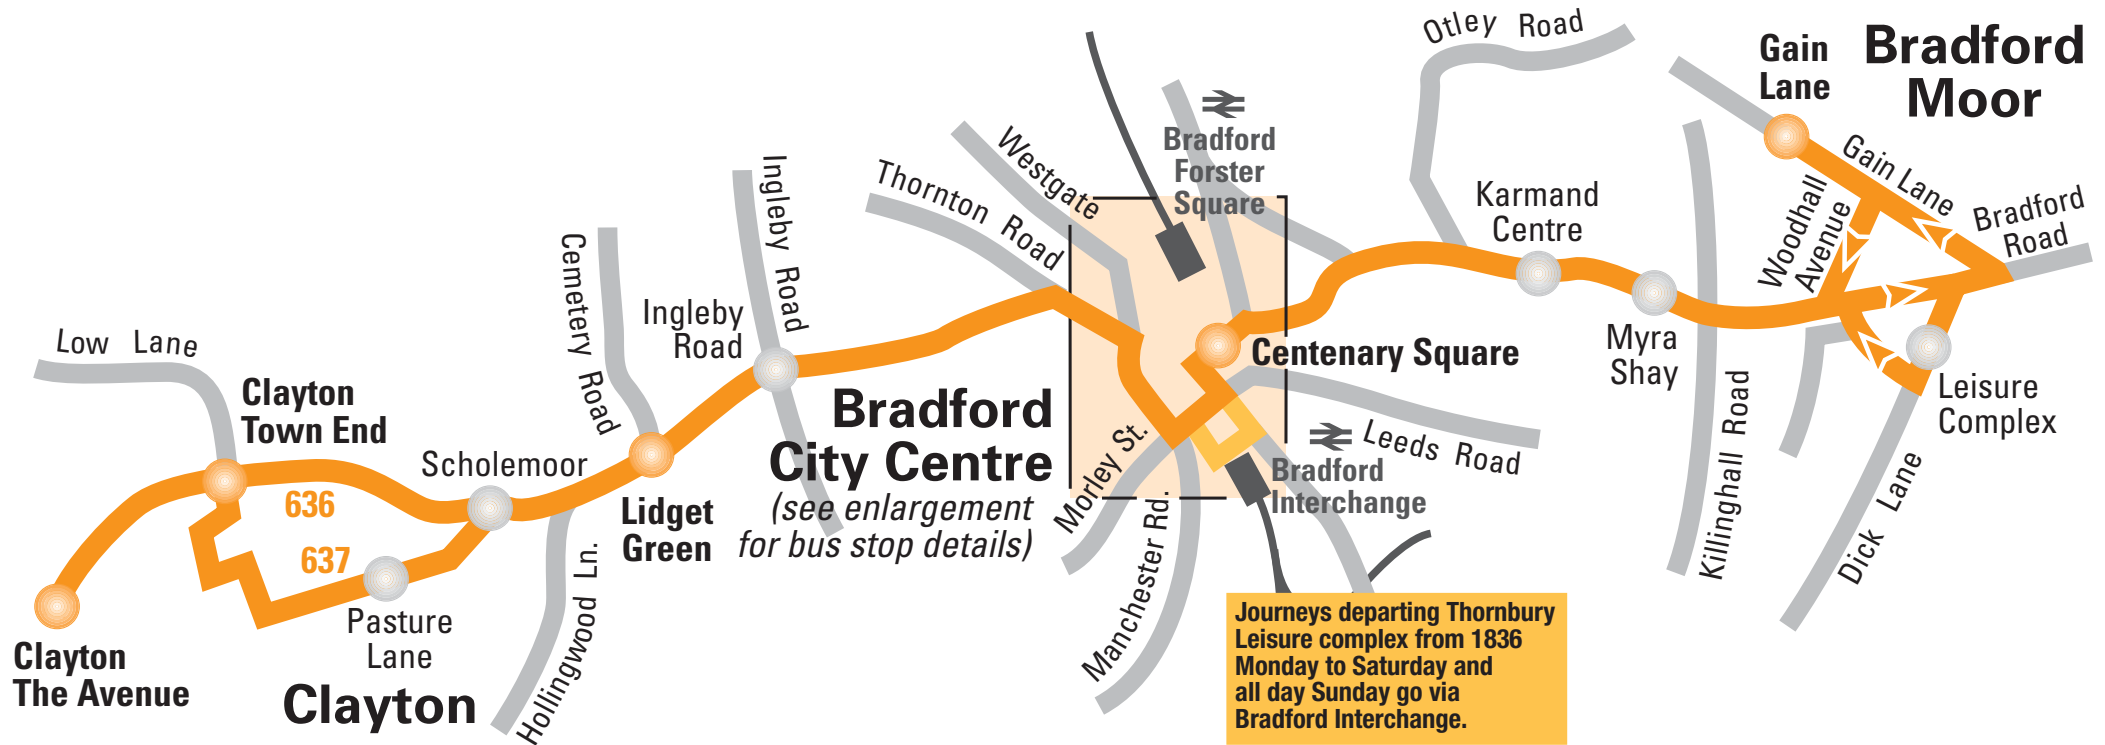

Orange Line 636/637

over
ground

Where to find your bus in Bradford City Centre