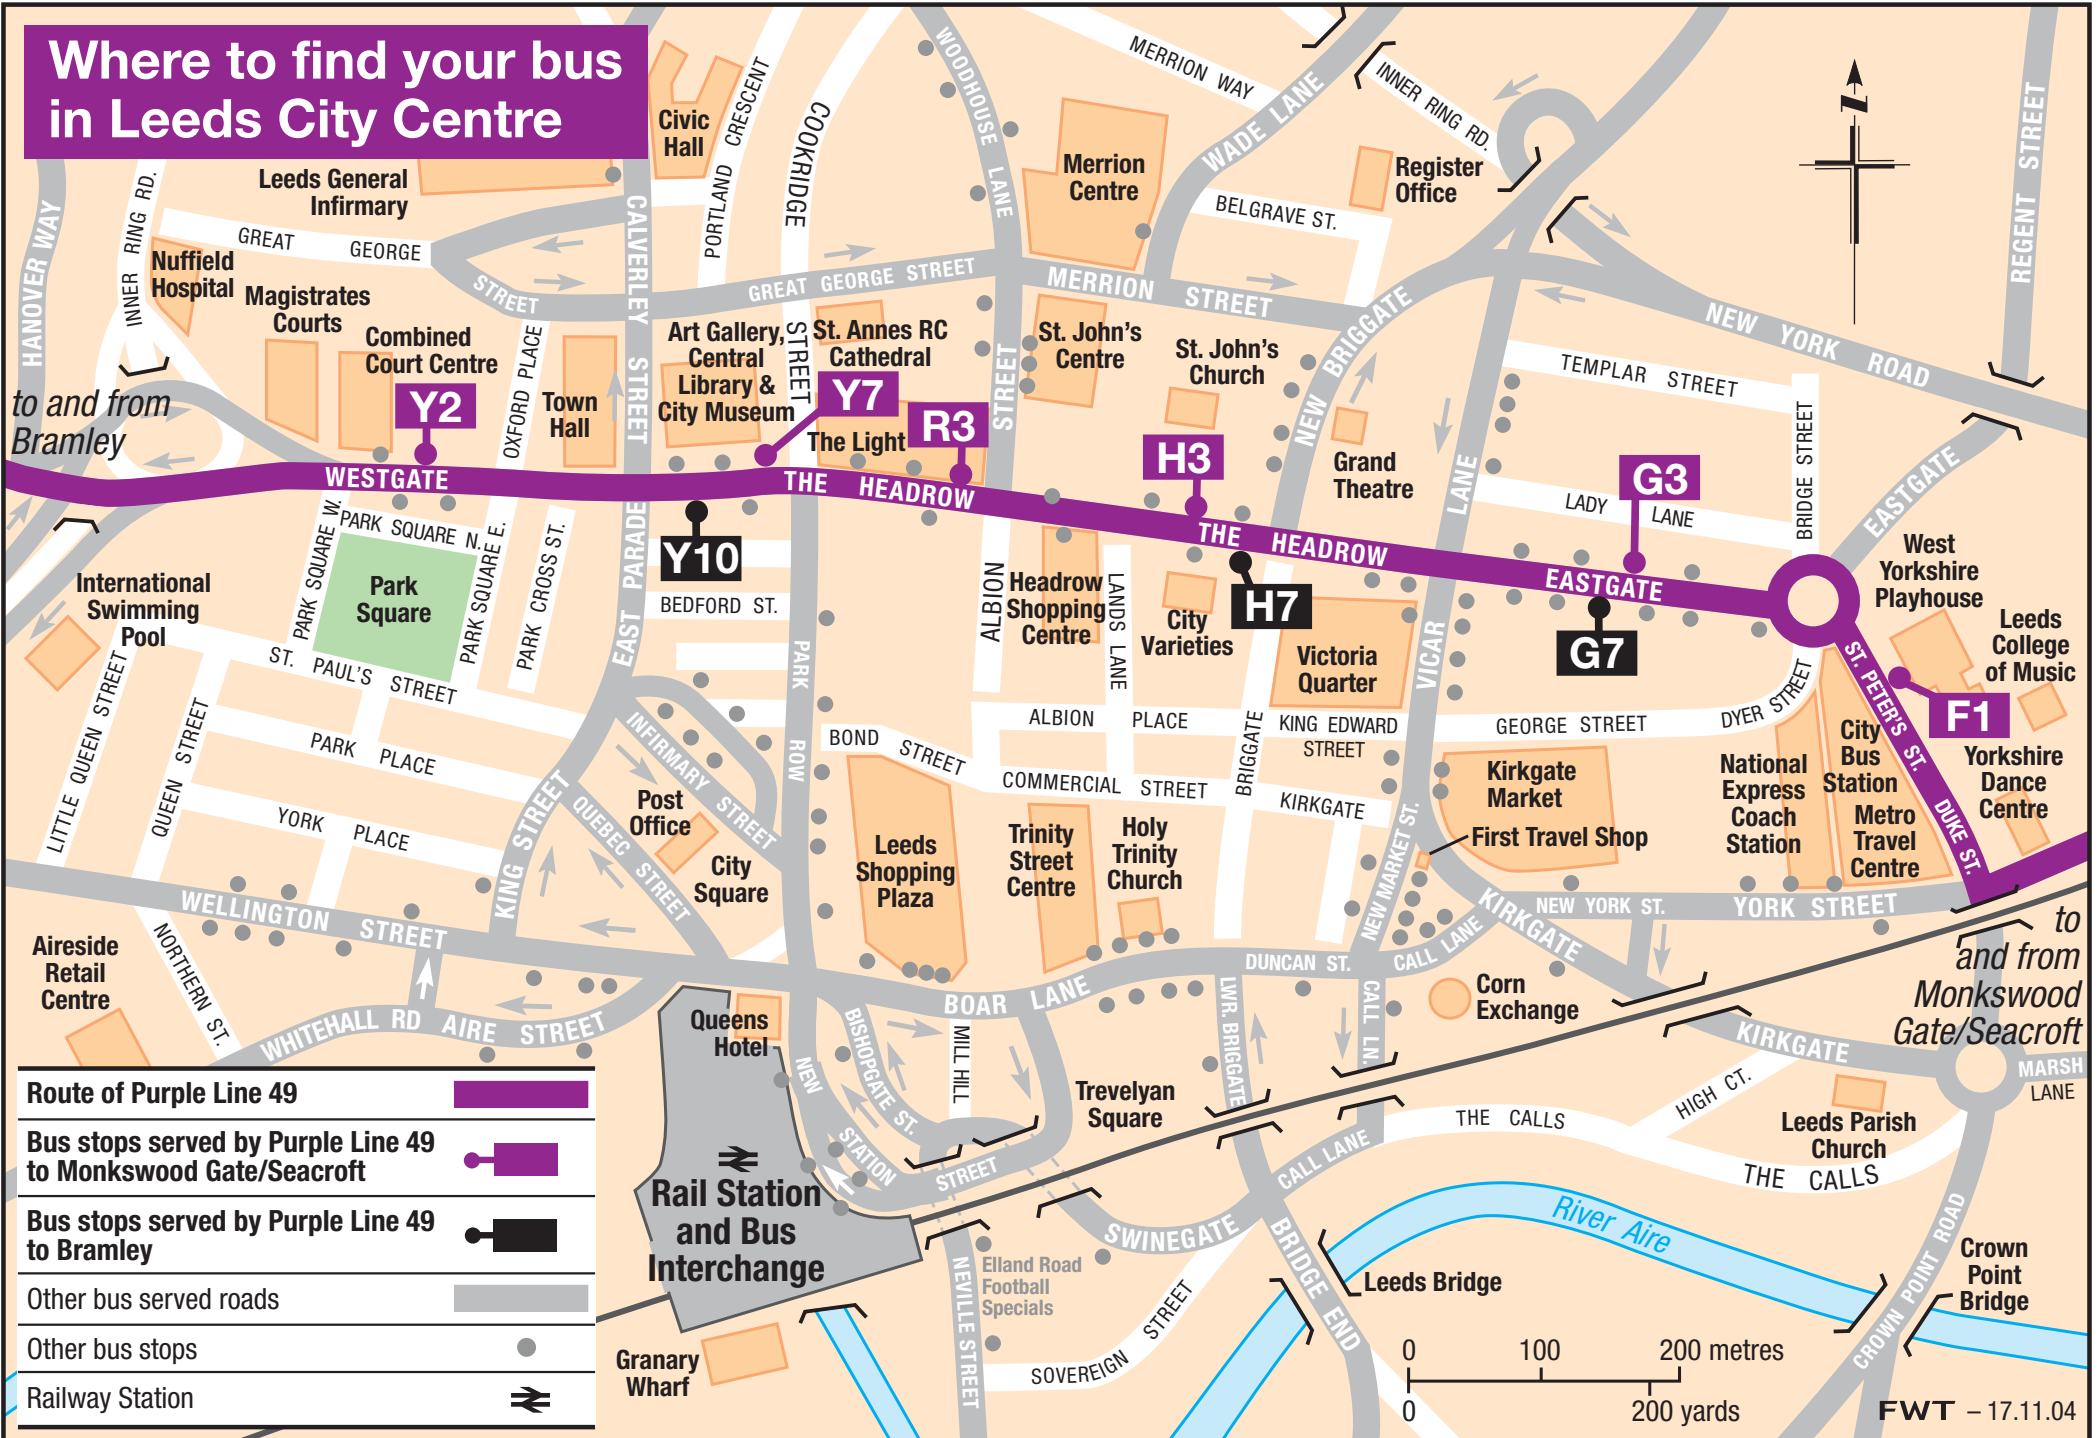

Route of 49	
Terminus Points	
Main Bus Stops	

Where to find your bus in Leeds City Centre

Route of Purple Line 49	
Bus stops served by Purple Line 49 to Monkwood Gate/Seacroft	
Bus stops served by Purple Line 49 to Bramley	
Other bus served roads	
Other bus stops	
Railway Station	