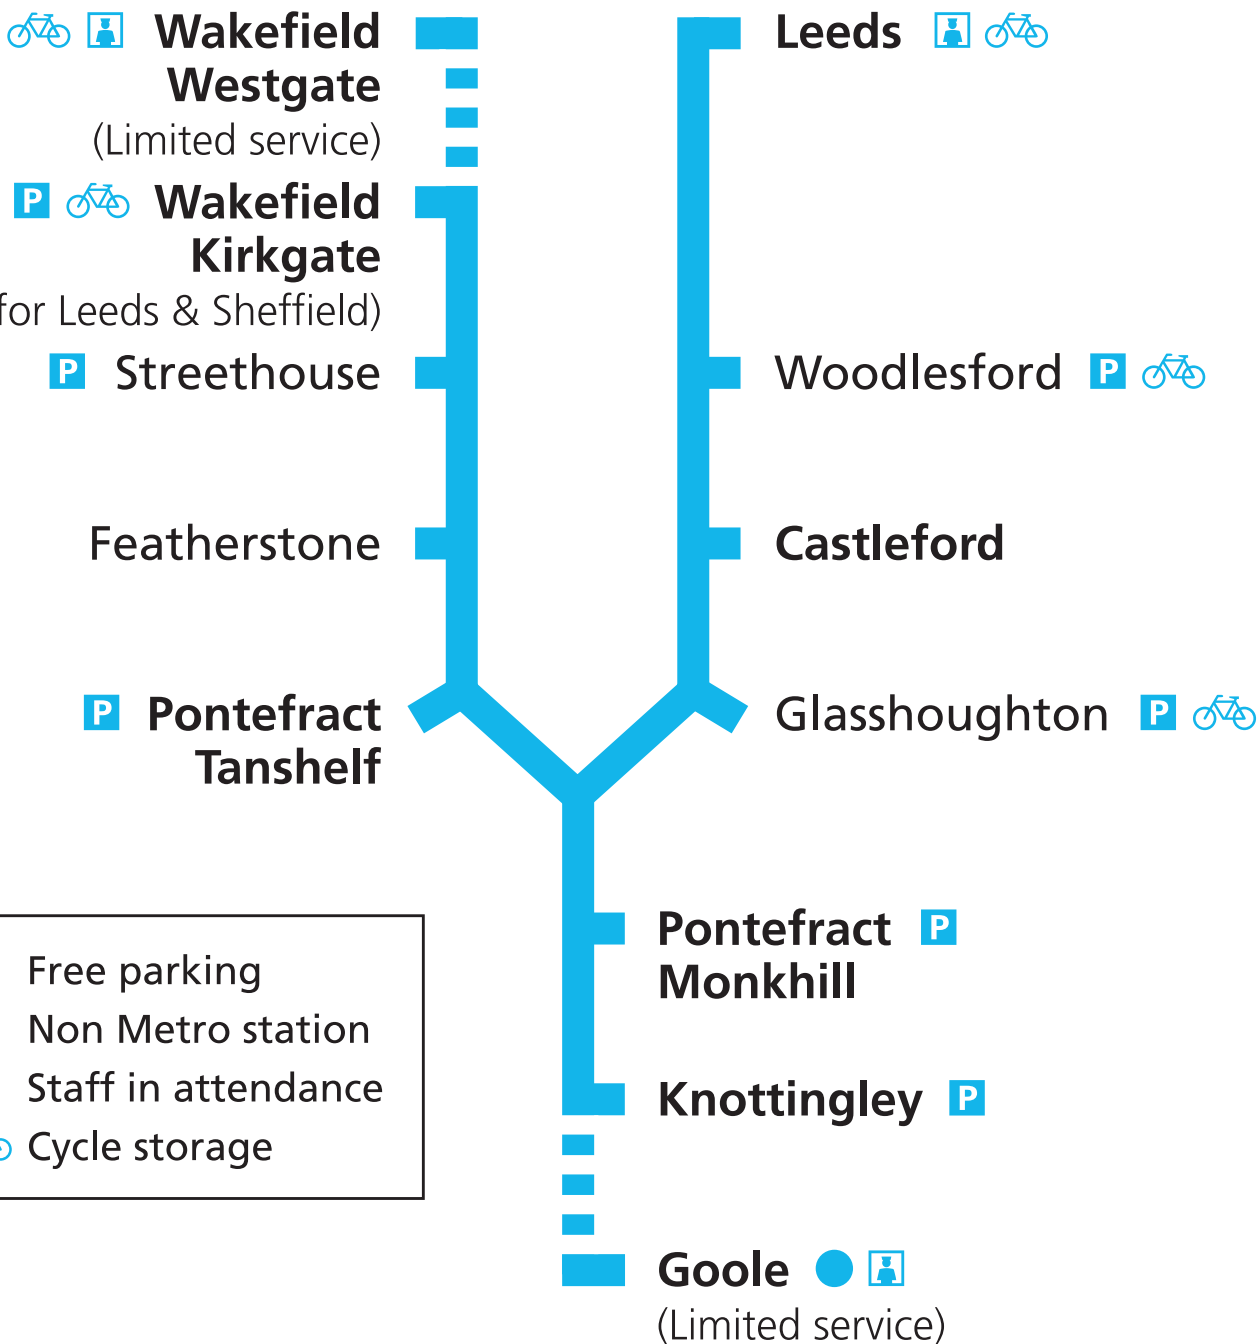

13 December 2009 to 22 May 2010

METRO

Pontefract Train Times

- Free parking
- Non Metro station
- Staff in attendance
- Cycle storage

Including Dearne Valley Line Timetable

National Rail

Britain's train companies working together

Save time and download your timetables from

www.wymetro.com

Pontefract Line Timetable

(also including Dearne Valley Line)

West Yorkshire local rail services between Leeds/ Wakefield and Knottingley are operated by Northern in accordance with the requirements of Metro.

Additional trains run between Leeds and Castleford (see Hallam Line timetable). Northern services between Sheffield and York via Pontefract Baghill (Dearne Valley Line) are also shown in this timetable.

Some trains between Knottingley and Goole cannot be fully accommodated in the platforms at Whitley Bridge, Hensall, Snaith and Rawcliffe. Access to and from the train will be through a single door only. Passengers wishing to board or alight at these stations should follow the instructions of the conductor.