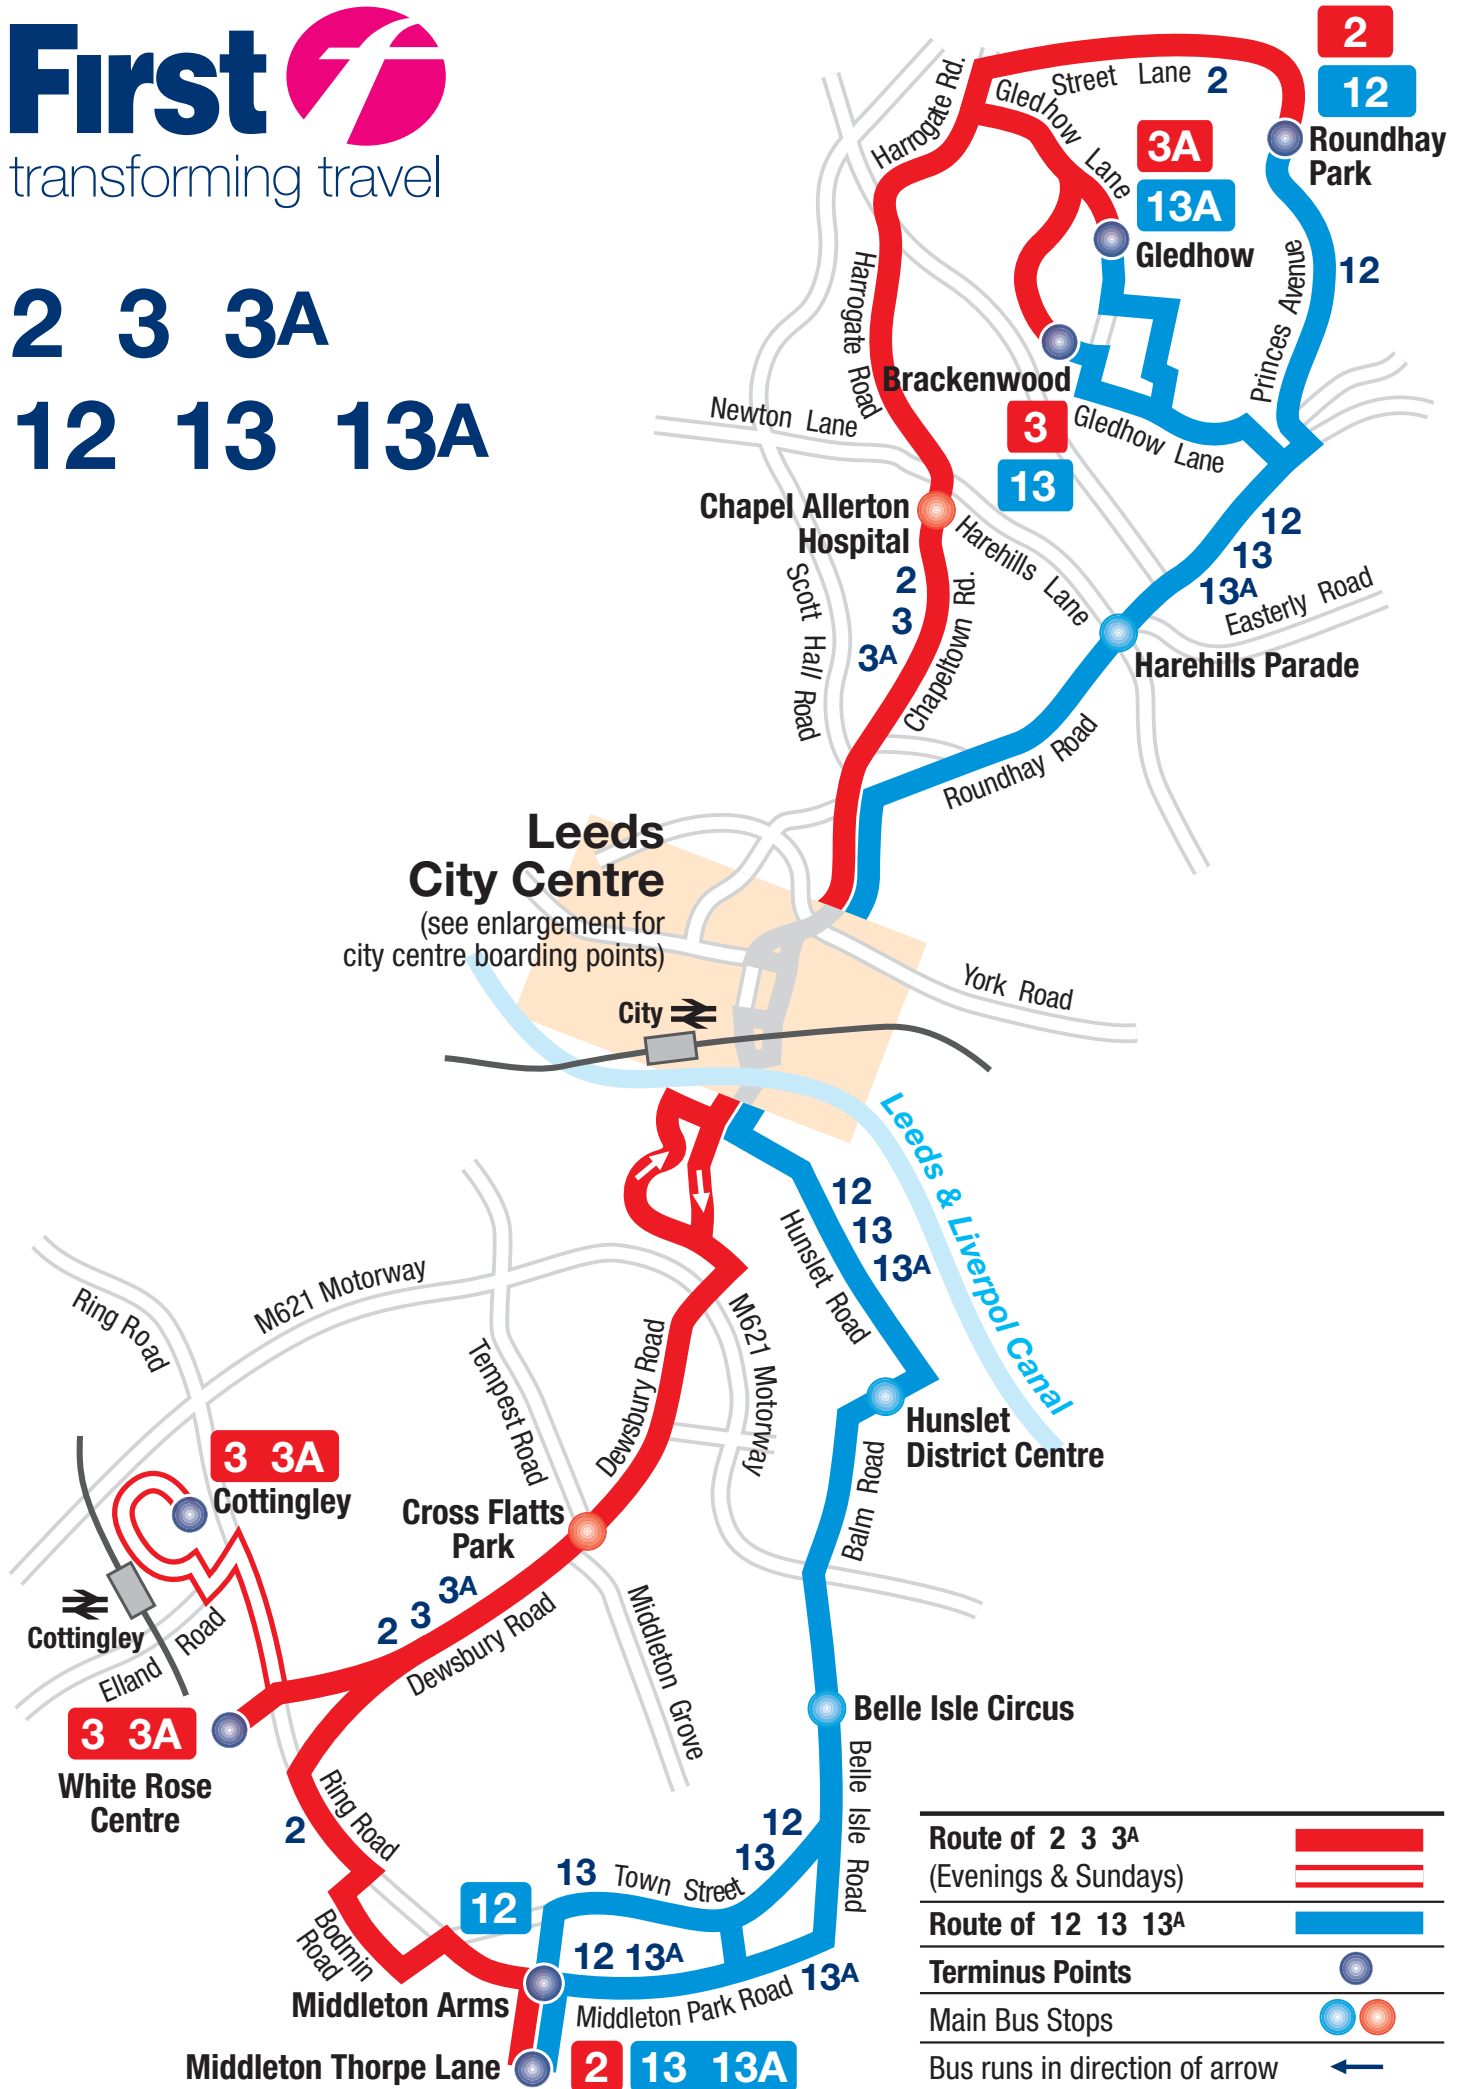

**2 3 3A**

**12 13 13A**

# Where to find your bus in Leeds City Centre