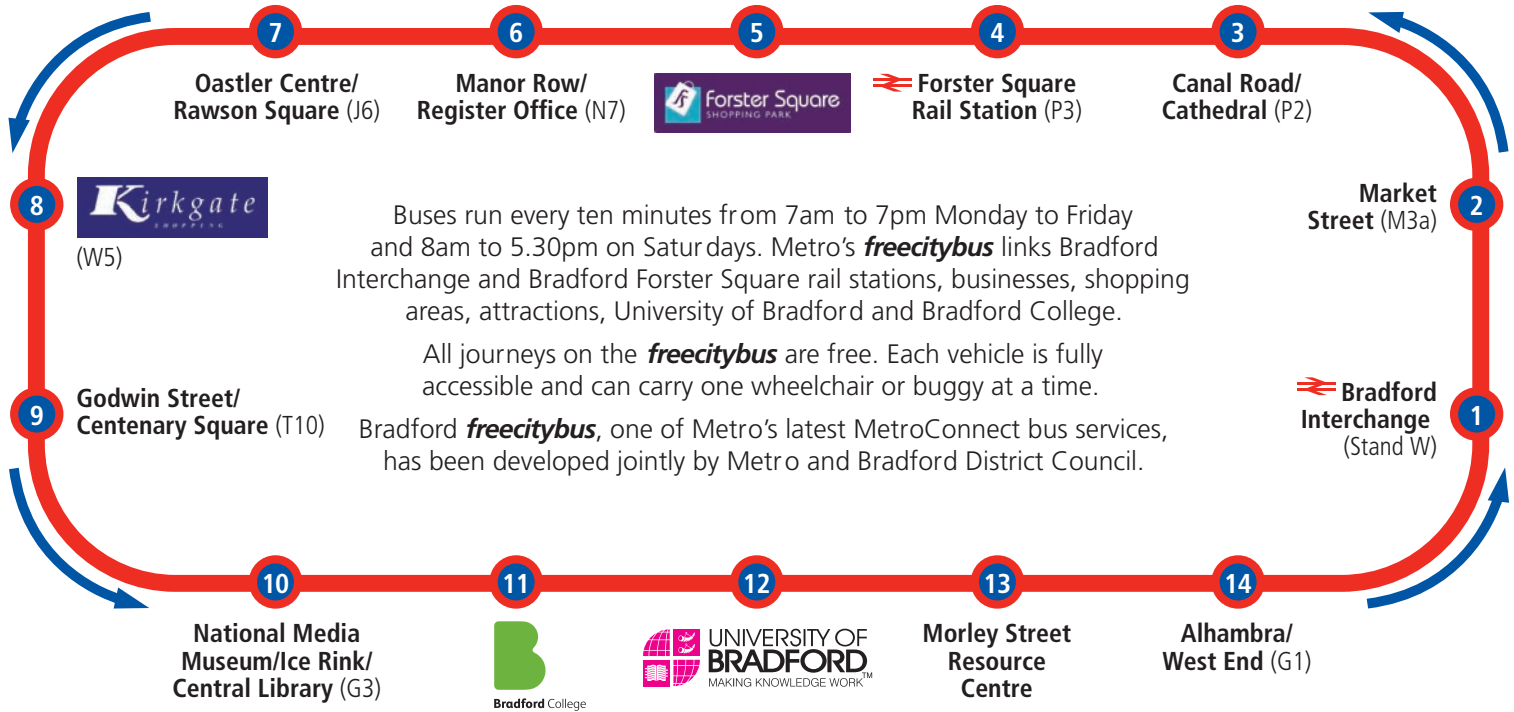

BCB-003

METRO

From 12 July 2010

Bradford free city bus

Bradford District Council

www.bradford.gov.uk

www.wymetro.com

Metro. Here to get you there

www.wymetro.com

freecitybus

- travel around Bradford for free!

Buses run every ten minutes from 7am to 7pm Monday to Friday and 8am to 5.30pm on Saturdays. Metro's **freecitybus** links Bradford Interchange and Bradford Forster Square rail stations, businesses, shopping areas, attractions, University of Bradford and Bradford College.

Monday to Friday 7am - 7pm

0703 first bus departs Stand W at Bradford Interchange.

1903 last bus departs Stand W at Bradford Interchange.

Saturday 8am - 5.30pm

0803 first bus departs Stand W at Bradford Interchange.

1733 last bus departs Stand W at Bradford Interchange.

- 1 Bradford Interchange ⇌ (Stand W)
- 2 Market Street (M3a)
- 3 Canal Road/Cathedral (P2)
- 4 Forster Square Rail Station ⇌ (P3)
- 5 Forster Square Shopping Park
- 6 Manor Row/Register Office
- 7 Oastler Centre/
Rawson Square (J6)
- 8 Kirkgate Shopping Centre (W5)
- 9 Godwin Street/
Centenary Square (T10)
- 10 National Media Museum/
Ice Rink/Central Library (G3)
- 11 Bradford College
- 12 University of Bradford
- 13 Morley Street Resource Centre
- 14 Alhambra/West End (G1)